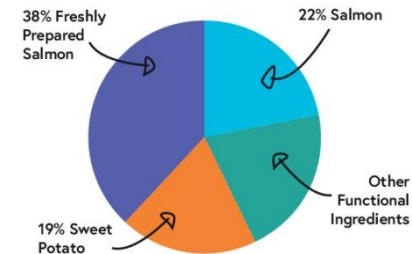

COMPOSITION

Salmon 60% (Freshly Prepared Salmon 38%, Dried Salmon 20%, Salmon Stock 2%), Sweet Potato (19%), Potato, Beet Pulp, Linseed, Minerals, Vitamins, Carrot, Peas (0.2%), Omega 3 Supplement, Vegetable Stock, Glucosamine (355 mg/kg), Methylsulfonylmethane (355 mg/kg), Chondroitin Sulphate (250 mg/kg), Nucleotides, FOS (96 mg/kg), MOS (24 mg/kg)

BAG SIZES

- A selection to meet your customer's needs:
- 18 month shelf life.

KIBBLE SIZE

- Optimal kibble size and shape for large puppies.
- A crunchy kibble texture.

ANALYTICAL CONSTITUENTS

Crude Protein	25%
Crude Fat	13%
Crude Fibre	2%
Crude Ash	7%
Moisture	8%
NFE	45%
Metabolisable Energy	376 kcal/100g
Omega 6	0.8%
Omega 3	3.3%
Calcium	1.3%
Phosphorus	0.8%

NUTRITIONAL ADDITIVES PER KG:

Vitamins: Vitamin A 15,000 IU, Vitamin D3 2,000 IU, Vitamin E 95 IU

Provitamin: L-Carnitine 480mg

Trace Elements: Zinc (Zinc Sulphate Monohydrate) 85mg, Iron (Iron (II) Sulphate Monohydrate) 50mg, Manganese (Manganese Sulphate Monohydrate) 35mg, Copper (Copper (II) Sulphate Pentahydrate) 15mg, Iodine (Calcium Iodate Anhydrous / Potassium Iodide) 1.7mg

FEEDING GUIDE*

Expected Weight of Adult Dog (kg)	Grams per day (g)				
	2 - 6 Months	6 - 9 Months	9 - 12 Months	12 - 15 Months	15 - 18 Months
10 - 20kg	210 - 250g	250 - 250g	250 - 220g	220 - Adult	Adult
21 - 30kg	360 - 400g	400 - 400g	400 - 370g	370 - 320g	320 - Adult
31 - 40kg	390 - 430g	430 - 450g	450 - 420g	420 - 390g	390 - Adult
41 - 50kg	480 - 520g	520 - 550g	550 - 530g	530 - 500g	500 - 470g
51 - 60kg	550 - 590g	590 - 620g	620 - 600g	600 - 570g	570 - 540g