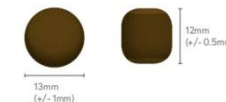

KIBBLE SIZE

- Optimal kibble size and shape for large puppies.
- A crunchy kibble texture.