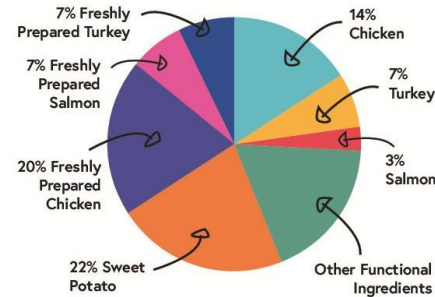

Chicken, Turkey & Salmon 60% (including Freshly Prepared Chicken 20%, Dried Chicken 14%, Freshly Prepared Turkey 7%, Freshly Prepared Salmon 7%, Dried Turkey 7%, Dried Salmon 3% & Chicken Stock 2%), Sweet Potato (22%), Potato, Linseed, Omega 3 Supplement, Beet Pulp, Minerals, Vitamins, Carrot (0.2%), Peas (0.07%), Glucosamine (170 mg/kg), Methylsulfonylmethane (170 mg/kg), Chondroitin Sulphate (125 mg/kg), Vegetable Stock, Nucleotides, FOS (96 mg/kg), MOS (24 mg/kg)

WORKING DOG FOOD

- Available in 15kg brown paper bag:
- 18 month shelf life.

KIBBLE SIZE

- Optimal kibble size and shape for puppies.
- A crunchy kibble texture.

ANALYTICAL CONSTITUENTS

Crude Protein	29%
Crude Fat	15%
Crude Fibre	2.5%
Crude Ash	7%
Moisture	8%
NFE	38.5%
Metabolisable Energy	384 kcal/100g
Omega 6	2.6%
Omega 3	1.6%
Calcium	1.2%
Phosphorus	1%

NUTRITIONAL ADDITIVES PER KG:

Vitamins: Vitamin A 15,000 IU, Vitamin D3 2,000 IU, Vitamin E 95 IU

Trace Elements: Zinc (Zinc Sulphate Monohydrate) 50mg, Iron (Iron (II) Sulphate Monohydrate) 50mg, Manganese (Manganous Sulphate Monohydrate) 35mg, Copper (Copper (II) Sulphate Pentahydrate) 15mg, Iodine (Calcium Iodate Anhydrous) 1mg, Selenium (Sodium Selenite) 0.3mg

WORKING PUPPY FEEDING GUIDE*

Expected Weight of Adult Dog (kg)	Grams per day (g)			
	2 - 6 Months	6 - 9 Months	9 - 12 Months	12 - 15 Months
1 - 4kg	70 - 100g	100 - 70g	70g - Adult	Adult
5 - 10kg	170 - 210g	210 - 190g	190g - Adult	Adult
11 - 25kg	260 - 300g	300 - 300g	300 - 270g	270 - Adult
26 - 35kg	400 - 440g	440 - 460g	460 - 430g	430 - 400g
36 - 45kg	500 - 540g	540 - 560g	560 - 530g	530 - 500g